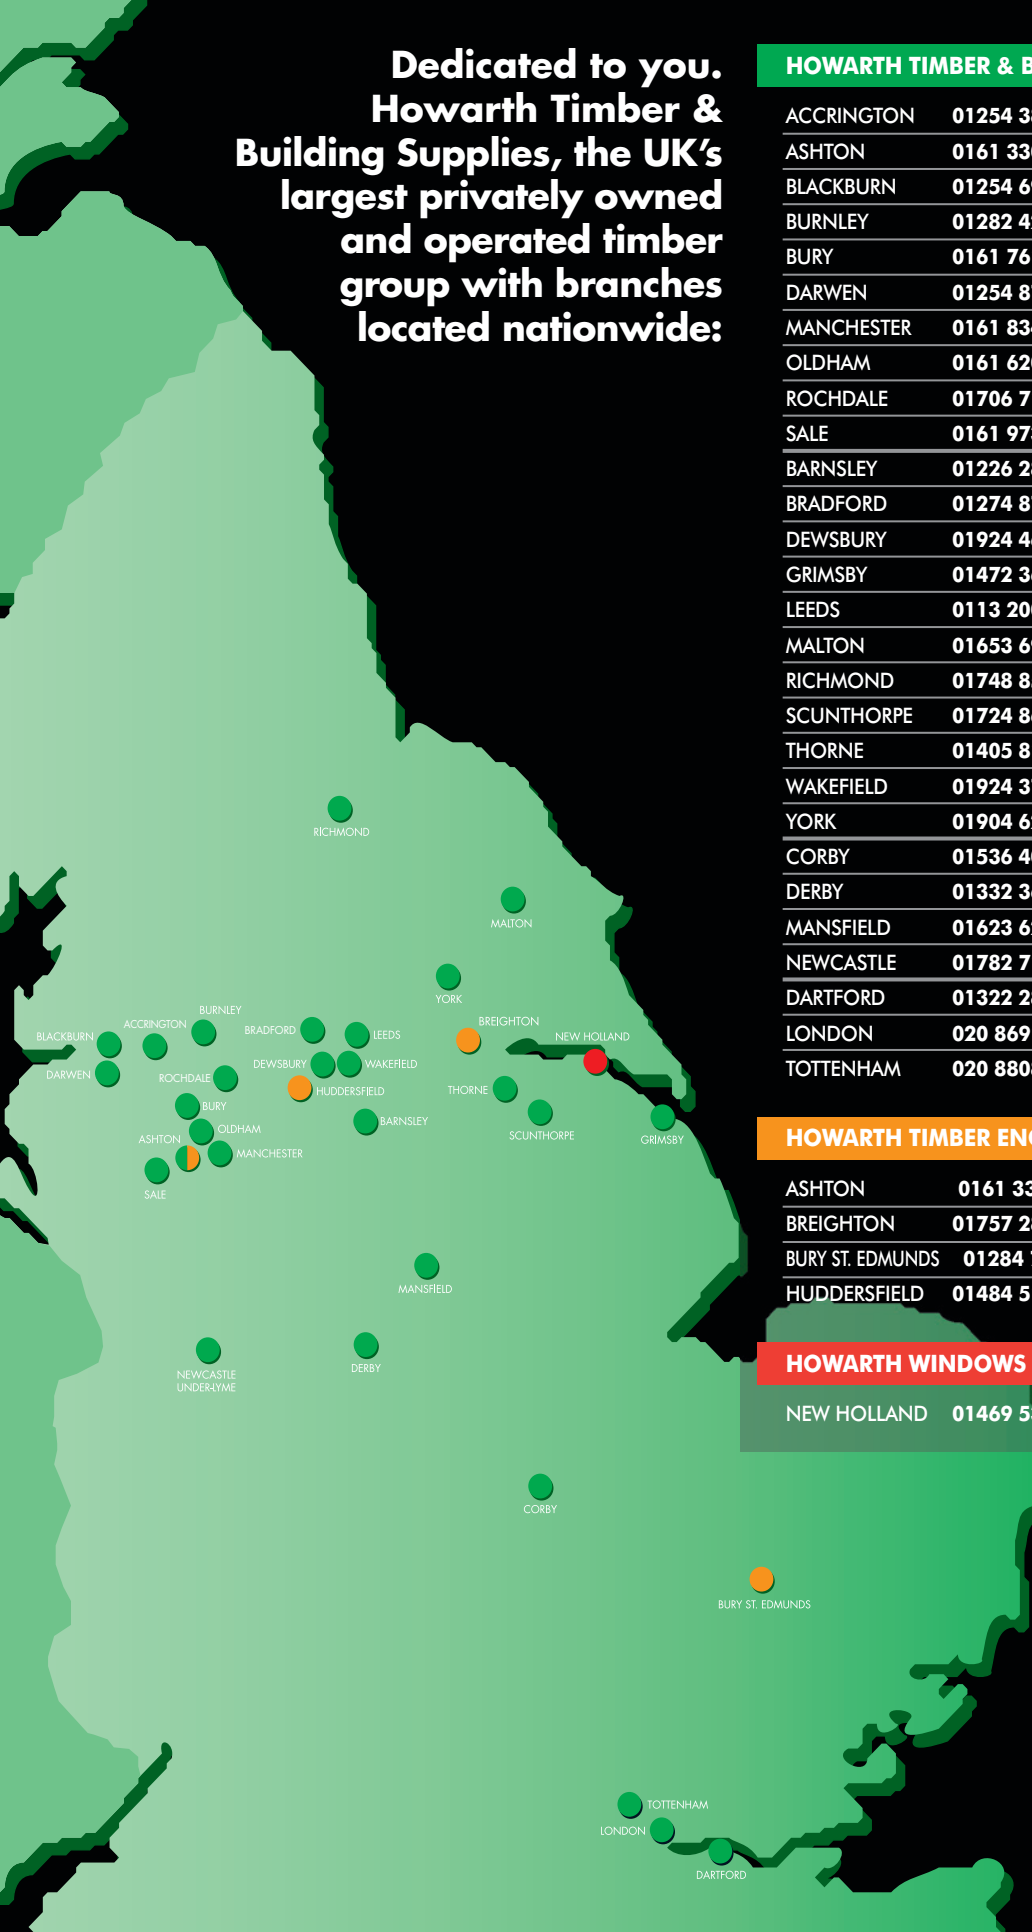

**Dedicated to you.
Howarth Timber &
Building Supplies, the UK's
largest privately owned
and operated timber
group with branches
located nationwide:**

HOWARTH TIMBER & BUILDING SUPPLIES LTD

ACCRINGTON	01254 380 500	sales.accrington@howarth-timber.co.uk
ASHTON	0161 330 1634	sales.ashton@howarth-timber.co.uk
BLACKBURN	01254 699 696	sales.blackburn@howarth-timber.co.uk
BURNLEY	01282 426 241	sales.burnley@howarth-timber.co.uk
BURY	0161 761 6416	sales.bury@howarth-timber.co.uk
DARWEN	01254 873 552	sales.darwen@howarth-timber.co.uk
MANCHESTER	0161 834 8505	sales.manchester@howarth-timber.co.uk
OLDHAM	0161 620 2128	sales.oldham@howarth-timber.co.uk
ROCHDALE	01706 710 962	sales.rochdale@howarth-timber.co.uk
SALE	0161 973 9578	sales.sale@howarth-timber.co.uk
BARNSELY	01226 289 494	sales.barnsley@howarth-timber.co.uk
BRADFORD	01274 871 411	sales.bradford@howarth-timber.co.uk
DEWSBURY	01924 462 186	sales.dewsbury@howarth-timber.co.uk
GRIMSBY	01472 361 621	sales.grimsby@howarth-timber.co.uk
LEEDS	0113 2000 100	sales.leeds@howarth-timber.co.uk
MALTON	01653 697 776	sales.malton@howarth-timber.co.uk
RICHMOND	01748 850 600	sales.richmond@howarth-timber.co.uk
SCUNTHORPE	01724 860 325	sales.scunthorpe@howarth-timber.co.uk
THORNE	01405 813 515	sales.thorne@howarth-timber.co.uk
WAKEFIELD	01924 372 291	sales.wakefield@howarth-timber.co.uk
YORK	01904 629 931	sales.york@howarth-timber.co.uk
CORBYP	01536 407 079	sales.corby@howarth-timber.co.uk
DERBY	01332 360 233	sales.derby@howarth-timber.co.uk
MANSFIELD	01623 624 455	sales.mansfield@howarth-timber.co.uk
NEWCASTLE	01782 715 900	sales.newcastle@howarth-timber.co.uk
DARTFORD	01322 286 844	sales.dartford@howarth-timber.co.uk
LONDON	020 8691 6237	sales.london@howarth-timber.co.uk
TOTTENHAM	020 8808 4337	sales.tottenham@howarth-timber.co.uk

**HOWARTH
TIMBER**