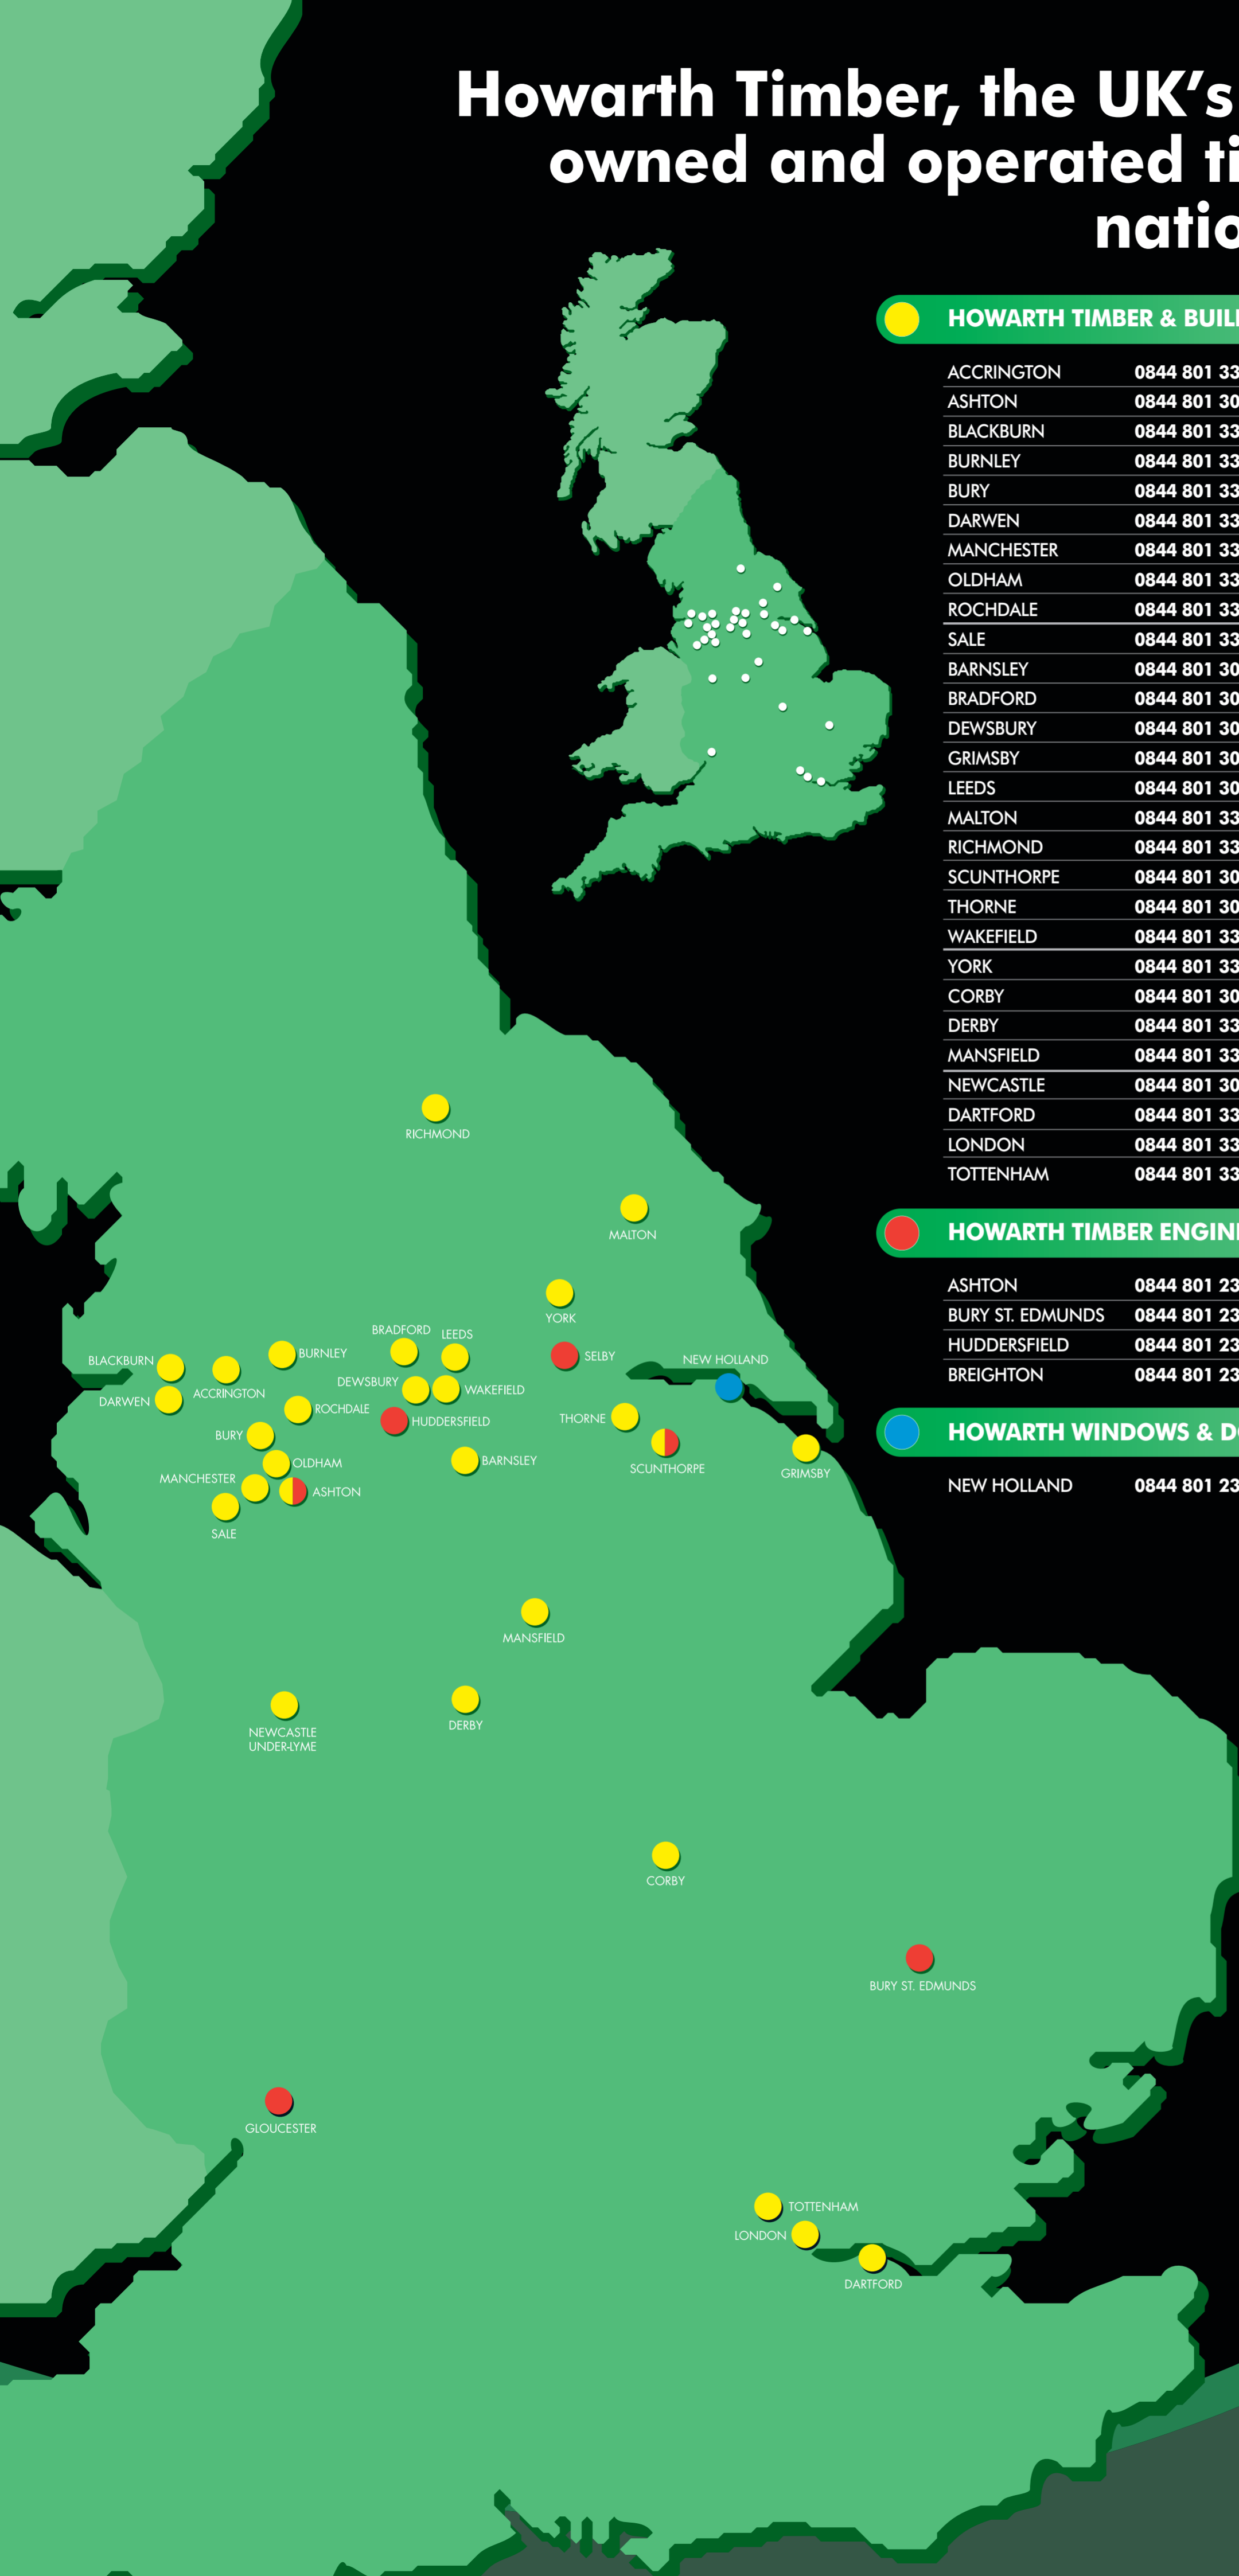

Howarth Timber, the UK's largest privately owned and operated timber group with nationwide coverage:

HOWARTH TIMBER & BUILDING SUPPLIES LTD

ACCRINGTON	0844 801 3318	sales.accrington@howarth-timber.co.uk	BB5 0DN
ASHTON	0844 801 3031	sales.ashton@howarth-timber.co.uk	OL7 0AG
BLACKBURN	0844 801 3311	sales.blackburn@howarth-timber.co.uk	BB1 3EE
BURNLEY	0844 801 3314	sales.burnley@howarth-timber.co.uk	BB10 1RZ
BURY	0844 801 3315	sales.bury@howarth-timber.co.uk	BL9 6AQ
DARWEN	0844 801 3309	sales.darwen@howarth-timber.co.uk	BB3 2ES
MANCHESTER	0844 801 3316	sales.manchester@howarth-timber.co.uk	M4 5HE
OLDHAM	0844 801 3310	sales.oldham@howarth-timber.co.uk	OL1 3LJ
ROCHDALE	0844 801 3313	sales.rochdale@howarth-timber.co.uk	OL16 2AA
SALE	0844 801 3317	sales.sale@howarth-timber.co.uk	M33 6LB
BARNESLEY	0844 801 3032	sales.barnesley@howarth-timber.co.uk	S75 2BL
BRADFORD	0844 801 3039	sales.bradford@howarth-timber.co.uk	WF15 8ER
DEWSBURY	0844 801 3034	sales.dewsbury@howarth-timber.co.uk	WF13 2AF
GRIMSBY	0844 801 3035	sales.grimsby@howarth-timber.co.uk	DN32 9BA
LEEDS	0844 801 3036	sales.leeds@howarth-timber.co.uk	LS9 0RA
MALTON	0844 801 3302	sales.malton@howarth-timber.co.uk	YO17 6BT
RICHMOND	0844 801 3307	sales.richmond@howarth-timber.co.uk	DL10 4SX
SCUNTHORPE	0844 801 3038	sales.scunthorpe@howarth-timber.co.uk	DN15 6XH
THORNE	0844 801 3040	sales.thorne@howarth-timber.co.uk	DN8 5DY
WAKEFIELD	0844 801 3300	sales.wakefield@howarth-timber.co.uk	WF1 5DW
YORK	0844 801 3301	sales.york@howarth-timber.co.uk	YO26 4ZH
CORBYS	0844 801 3033	sales.corby@howarth-timber.co.uk	NN18 8ET
DERBY	0844 801 3308	sales.derby@howarth-timber.co.uk	DE1 3QT
MANSFIELD	0844 801 3303	sales.mansfield@howarth-timber.co.uk	NG19 7JG
NEWCASTLE	0844 801 3037	sales.newcastle@howarth-timber.co.uk	ST5 1AW
DARTFORD	0844 801 3306	sales.dartford@howarth-timber.co.uk	DA1 1BN
LONDON	0844 801 3304	sales.london@howarth-timber.co.uk	SE4 2LY
TOTTENHAM	0844 801 3305	sales.tottenham@howarth-timber.co.uk	N17 6RA