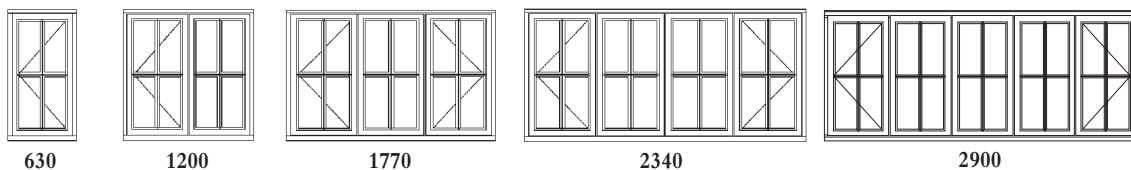

13 COTTAGE

Height	Code	Code	Code	Code	Code
750	C107C	C207C	C307CC	C407CMC	C507CMMC
900	C109C	C209C	C309CC	C409CMC	C509CMMC
1050	C110C	C210C	C310CC	C410CMC	C510CMMC
1200	C112C	C212C	C312CC	C412CMC	C512CMMC
1350	C113C	C213C	C313CC	C413CMC	C513CMMC
1500	C115C	C215C	C315CC	C415CMC	C515CMMC

Height	Code	Code	Code	Code	Code	Code
750	C107D	C207CD	C307CDC	C407CDDC	C2N07D	C4N07DD
900	C109D	C209CD	C309CDC	C409CDDC	C2N09D	C4N09DD
1050	C110D	C210CD	C310CDC	C410CDDC	C2N10D	C4N10DD
1200	C112D	C212CD	C312CDC	C412CDDC	C2N12D	C4N12DD
1350	C113D	C213CD	C313CDC	C413CDDC	C2N13D	C4N13DD
1500	C115D	C215CD	C315CDC	C415CDDC	C2N15D	C4N15DD