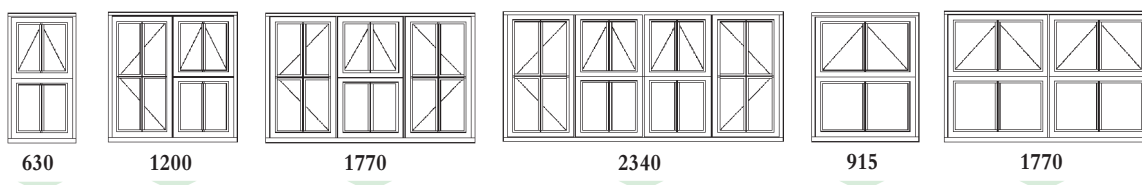

13 COTTAGE

Height	Code	Code	Code	Code	Code
750	C107C	C207C	C307CC	C407CMC	C507CMMC
900	C109C	C209C	C309CC	C409CMC	C509CMMC
1050	C110C	C210C	C310CC	C410CMC	C510CMMC
1200	C112C	C212C	C312CC	C412CMC	C512CMMC
1350	C113C	C213C	C313CC	C413CMC	C513CMMC
1500	C115C	C215C	C315CC	C415CMC	C515CMMC

Height	Code	Code	Code	Code	Code	Code
750	C107D	C207CD	C307CDC	C407CDDC	C2N07D	C4N07DD
900	C109D	C209CD	C309CDC	C409CDDC	C2N09D	C4N09DD
1050	C110D	C210CD	C310CDC	C410CDDC	C2N10D	C4N10DD
1200	C112D	C212CD	C312CDC	C412CDDC	C2N12D	C4N12DD
1350	C113D	C213CD	C313CDC	C413CDDC	C2N13D	C4N13DD
1500	C115D	C215CD	C315CDC	C415CDDC	C2N15D	C4N15DD