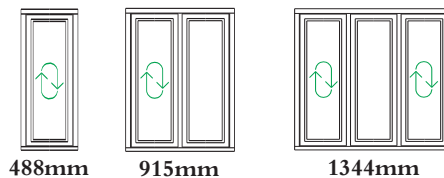

52

REVERSIBLE (TOP HUNG) STANDARD MODULE

Height	Code	Code	Code
750	RV107A	RV207AF	RV307AFA
900	RV109A	RV209AF	RV309AFA
1050	RV110A	RV210AF	RV310AFA
1200	RV112A	RV212AF	RV312AFA
1350	RV113A	RV213AF	RV313AFA

53

REVERSIBLE (TOP HUNG) NARROW MODULE

Height	Code	Code	Code
750	RVN07A	RV2N07AF	RV3N07AFA
900	RVN09A	RV2N09AF	RV3N09AFA
1050	RVN10A	RV2N10AF	RV3N10AFA
1200	RVN12A	RV2N12AF	RV3N12AFA
1350	RVN13A	RV2N13AF	RV3N13AFA

(Right) The reversible window will turn almost 180 degrees, without intruding into the room and will allow for the safe cleaning of glass or maintenance to the outside of the sash or glazing units.

NOTE: All glazed frames now include low-E 24mm glazing. Frames 1500mm high or above, include low-E toughened glass. Window sizes shown are nominal and will be approx 5 mm less than the size shown to allow for building in.