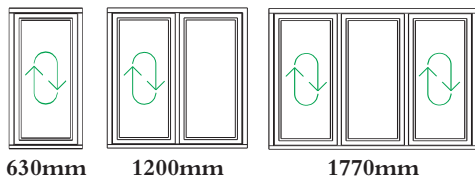

52

REVERSIBLE (TOP HUNG) STANDARD MODULE

Height	Code	Code	Code
750	RV107A	RV207AF	RV307AFA
900	RV109A	RV209AF	RV309AFA
1050	RV110A	RV210AF	RV310AFA
1200	RV112A	RV212AF	RV312AFA
1350	RV113A	RV213AF	RV313AFA

53

REVERSIBLE (TOP HUNG) NARROW MODULE

Height	Code	Code	Code
750	RVN07A	RV2N07AF	RV3N07AFA
900	RVN09A	RV2N09AF	RV3N09AFA
1050	RVN10A	RV2N10AF	RV3N10AFA
1200	RVN12A	RV2N12AF	RV3N12AFA
1350	RVN13A	RV2N13AF	RV3N13AFA

(Right) The reversible window will turn almost 180 degrees, without intruding into the room and will allow for the safe cleaning of glass or maintenance to the outside of the sash or glazing units.

NOTE: All glazed frames now include low-E 24mm glazing. Frames 1500mm high or above, include low-E toughened glass. Window sizes shown are nominal and will be approx 5 mm less than the size shown to allow for building in.