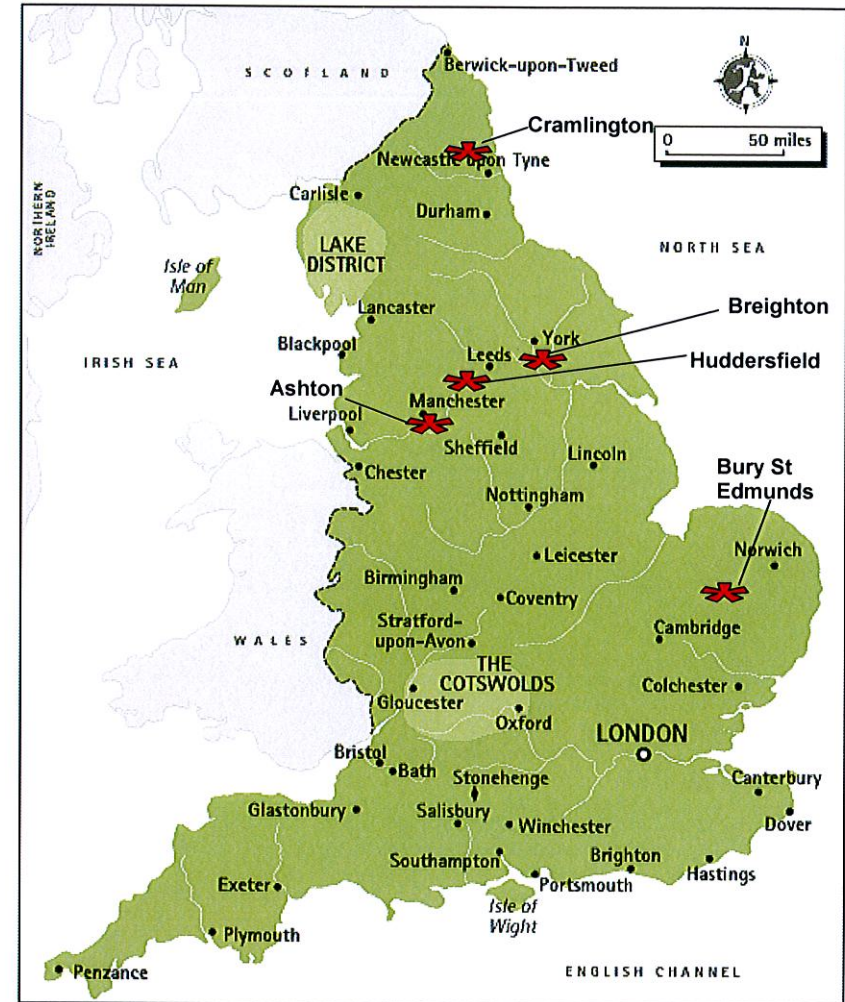

Contact details Howarth Timber Engineering Ltd

Howarth Timber Engineering Ltd
Howarth House
Hollow Road
BURY ST EDMUNDS
Suffolk
IP32 7QW

Tel: 01284 772700
Fax: 01284 755567
Email: bury@howarth-te.com

Howarth Timber Engineering Ltd
Railway Sawmills
Burbeary Road
Lockwood
HUDDERSFIELD
W Yorks
HD1 3UN

Tel: 01484 513377
Fax: 01484 425675
Email: huddersfield@howarth-te.com

Howarth Timber Engineering Ltd
Katherine Street
ASHTON UNDER LYNE
Lancs
OL7 0AG

Tel: 0161 339 4581
Tel: 0161 343 2220
Email: ashton@howarth-te.com

Howarth Timber Engineering Ltd
Brighton Airfield
Highfield Road
Bubwith
SELBY
YO8 6LY

Tel: 01757 288300
Fax: 01757 288796
Email: Brighton@howarth-te.com

DESIGN OFFICE ONLY
Howarth Timber Engineering Ltd
2 Silverton Court
Northumberland Business Park
CRAMLINGTON
Northumberland
NE23 7RY

Tel: 0191 300 1424
Fax: 0191 250 3850
Email: cramlington@howarth-te.com

Group Website
www.howarth-timber.co.uk

HOWARTH
TIMBER ENGINEERING

TIMBER ENGINEERING EXCELLENCE