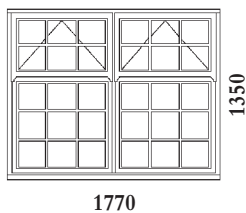

24

REGENCY ALL BAR

Height	Code	Code	Code	Code	Code
750	RDBN07T	RDB107T	RDB2N07T	RDB207T	RDB207TT
900	RDBN09T	RDB109T	RDB2N09T	RDB209T	RDB209TT
1050	RDBN10T	RDB110T	RDB2N10T	RDB210T	RDB210TT
1200	RDBN12T	RDB112T	RDB2N12T	RDB212T	RDB212TT
1350	RDBN13T	RDB113T	RDB2N13T	RDB213T	RDB213TT
1500	RDBN15T	RDB115T	RDB2N15T	RDB215T	RDB215TT
1650	RDBN16T	RDB116T	RDB2N16T	RDB216T	RDB216TT

Height	Code	Code	Code
750	RDB307TT	RDB307VWV	RDB407TTTT
900	RDB309TT	RDB309VWV	RDB409TTTT
1050	RDB310TT	RDB310VWV	RDB410TTTT
1200	RDB312TT	RDB312VWV	RDB412TTTT
1350	RDB313TT	RDB313VWV	RDB413TTTT
1500	RDB315TT	RDB315VWV	RDB415TTTT
1650	RDB316TT	RDB316VWV	RDB416TTTT

The adjacent examples show the number of vertical and horizontal bars in the respective window heights and widths for Regency All Bar windows

(Far left) Photograph courtesy of Wilcon Homes / Taylor Woodrow Ltd.