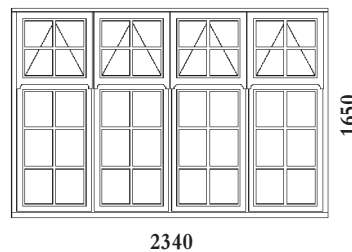

24

REGENCY ALL BAR

Height	Code	Code	Code	Code	Code
750	RDBN07T	RDB107T	RDB2N07T	RDB207T	RDB207TT
900	RDBN09T	RDB109T	RDB2N09T	RDB209T	RDB209TT
1050	RDBN10T	RDB110T	RDB2N10T	RDB210T	RDB210TT
1200	RDBN12T	RDB112T	RDB2N12T	RDB212T	RDB212TT
1350	RDBN13T	RDB113T	RDB2N13T	RDB213T	RDB213TT
1500	RDBN15T	RDB115T	RDB2N15T	RDB215T	RDB215TT
1650	RDBN16T	RDB116T	RDB2N16T	RDB216T	RDB216TT

Height	Code	Code	Code
750	RDB307TT	RDB307VWV	RDB407TTTT
900	RDB309TT	RDB309VWV	RDB409TTTT
1050	RDB310TT	RDB310VWV	RDB410TTTT
1200	RDB312TT	RDB312VWV	RDB412TTTT
1350	RDB313TT	RDB313VWV	RDB413TTTT
1500	RDB315TT	RDB315VWV	RDB415TTTT
1650	RDB316TT	RDB316VWV	RDB416TTTT

The adjacent examples show the number of vertical and horizontal bars in the respective window heights and widths for Regency All Bar windows

(Far left) Photograph courtesy of Wilcon Homes / Taylor Woodrow Ltd.