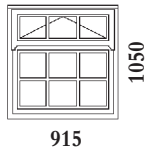

24

REGENCY ALL BAR

Height	Code	Code	Code	Code	Code
750	RDBN07T	RDB107T	RDB2N07T	RDB207T	RDB207TT
900	RDBN09T	RDB109T	RDB2N09T	RDB209T	RDB209TT
1050	RDBN10T	RDB110T	RDB2N10T	RDB210T	RDB210TT
1200	RDBN12T	RDB112T	RDB2N12T	RDB212T	RDB212TT
1350	RDBN13T	RDB113T	RDB2N13T	RDB213T	RDB213TT
1500	RDBN15T	RDB115T	RDB2N15T	RDB215T	RDB215TT
1650	RDBN16T	RDB116T	RDB2N16T	RDB216T	RDB216TT

Height	Code	Code	Code
750	RDB307TT	RDB307VWV	RDB407TTTT
900	RDB309TT	RDB309VWV	RDB409TTTT
1050	RDB310TT	RDB310VWV	RDB410TTTT
1200	RDB312TT	RDB312VWV	RDB412TTTT
1350	RDB313TT	RDB313VWV	RDB413TTTT
1500	RDB315TT	RDB315VWV	RDB415TTTT
1650	RDB316TT	RDB316VWV	RDB416TTTT

The adjacent examples show the number of vertical and horizontal bars in the respective window heights and widths for Regency All Bar windows

(Far left) Photograph courtesy of Wilcon Homes / Taylor Woodrow Ltd.