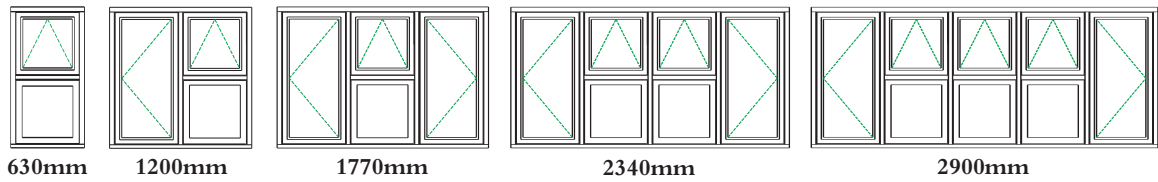

43

TRADITIONAL FLUSH FITTING (DEEP VENT) STANDARD MODULE

Height	Code	Code	Code	Code	Code
750	TS107D	TS207CD	TS307CDC	TS407CDC	TS507CDC
900	TS109D	TS209CD	TS309CDC	TS409CDC	TS509CDC
1050	TS110D	TS210CD	TS310CDC	TS410CDC	TS510CDC
1200	TS112D	TS212CD	TS312CDC	TS412CDC	TS512CDC
1350	TS113T	TS213CD	TS313CDC	TS413CDC	TS513CDC
1500	TS115T	TS215CD	TS315CDC	TS415CDC	TS515CDC

(Left and right) Dependent on size and configuration, the traditional range can also be supplied to Secured by Design standard.

NOTE: All glazed frames now include low-E 24mm glazing. Frames 1500mm high or above, include low-E toughened glass. Window sizes shown are nominal and will be approx 5 mm less than the size shown to allow for building in