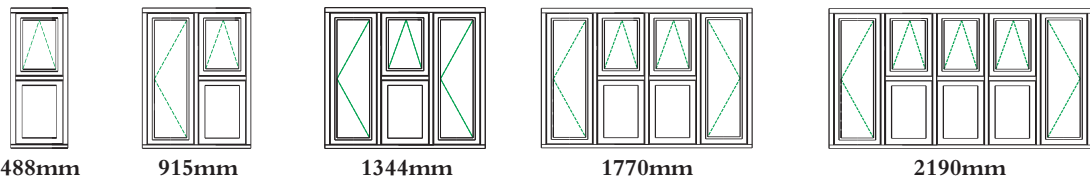

43

TRADITIONAL FLUSH FITTING (DEEP VENT) STANDARD MODULE

Height	Code	Code	Code	Code	Code
750	TS107D	TS207CD	TS307CDC	TS407CDC	TS507CDC
900	TS109D	TS209CD	TS309CDC	TS409CDC	TS509CDC
1050	TS110D	TS210CD	TS310CDC	TS410CDC	TS510CDC
1200	TS112D	TS212CD	TS312CDC	TS412CDC	TS512CDC
1350	TS113T	TS213CD	TS313CDC	TS413CDC	TS513CDC
1500	TS115T	TS215CD	TS315CDC	TS415CDC	TS515CDC

44

TRADITIONAL FLUSH FITTING (DEEP VENT) NARROW MODULE

Height	Code	Code	Code	Code	Code
750	TSN07D	TS2N07CD	TS3N07CDC	TS4N07CDC	TS5N07CDC
900	TSN09D	TS2N09CD	TS3N09CDC	TS4N09CDC	TS5N09CDC
1050	TSN10D	TS2N10CD	TS3N10CDC	TS4N10CDC	TS5N10CDC
1200	TSN12D	TS2N12CD	TS3N12CDC	TS4N12CDC	TS5N12CDC
1350	TSN13D	TS2N13CD	TS3N13CDC	TS4N13CDC	TS5N13CDC
1500	TSN15D	TS2N15CD	TS3N15CDC	TS4N15CDC	TS5N15CDC

(Left and right) Dependent on size and configuration, the traditional range can also be supplied to Secured by Design standard.

NOTE: All glazed frames now include low-E 24mm glazing. Frames 1500mm high or above, include low-E toughened glass. Window sizes shown are nominal and will be approx 5 mm less than the size shown to allow for building in