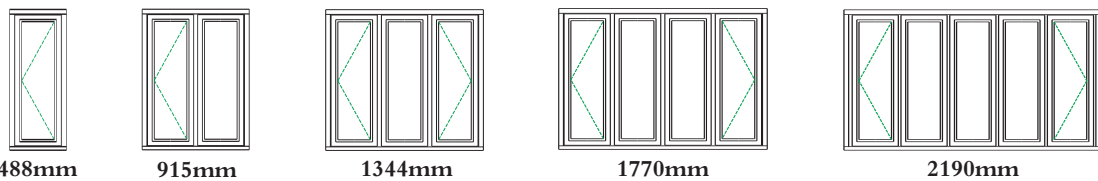

39

TRADITIONAL FLUSH FITTING (SIDE HUNG) STANDARD MODULE

Height	Code	Code	Code	Code	Code
750	TS107C	TS207CF	TS307CFC	TS407CFFC	TS507CFFC
900	TS109C	TS209CF	TS309CFC	TS409CFFC	TS509CFFC
1050	TS110C	TS210CF	TS310CFC	TS410CFFC	TS510CFFC
1200	TS112C	TS212CF	TS312CFC	TS412CFFC	TS512CFFC
1350	TS113C	TS213CF	TS313CFC	TS413CFFC	TS513CFFC
1500	TS115C	TS215CF	TS315CFC	TS415CFFC	TS515CFFC

40

TRADITIONAL FLUSH FITTING (SIDE HUNG) NARROW MODULE

Height	Code	Code	Code	Code	Code
750	TSN07C	TS2N07CF	TS3N07CFC	TS4N07CFFC	TS5N07CFFC
900	TSN09C	TS2N09CF	TS3N09CFC	TS4N09CFFC	TS5N09CFFC
1050	TSN10C	TS2N10CF	TS3N10CFC	TS4N10CFFC	TS5N10CFFC
1200	TSN12C	TS2N12CF	TS3N12CFC	TS4N12CFFC	TS5N12CFFC
1350	TSN13C	TS2N13CF	TS3N13CFC	TS4N13CFFC	TS5N13CFFC
1500	TSN15C	TS2N15CF	TS3N15CFC	TS4N15CFFC	TS5N15CFFC

The reversible range features a built in vent shown closed (far left) and in an open position (near left).

NOTE: All glazed frames now include low-E 24mm glazing. Frames 1500mm high or above, include low-E toughened glass. Window sizes shown are nominal and will be approx 5 mm less than the size shown to allow for building in