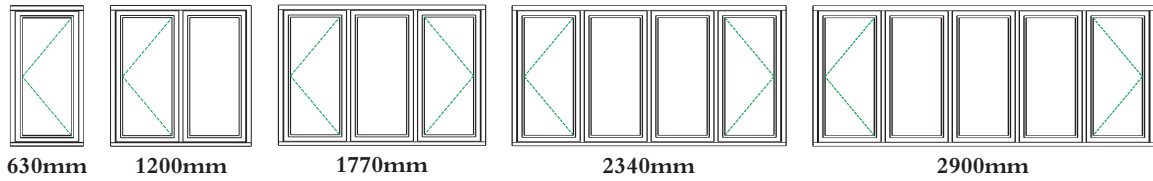

39

TRADITIONAL FLUSH FITTING (SIDE HUNG) STANDARD MODULE

Height	Code	Code	Code	Code	Code
750	TS107C	TS207CF	TS307CFC	TS407CFFC	TS507CFFC
900	TS109C	TS209CF	TS309CFC	TS409CFFC	TS509CFFC
1050	TS110C	TS210CF	TS310CFC	TS410CFFC	TS510CFFC
1200	TS112C	TS212CF	TS312CFC	TS412CFFC	TS512CFFC
1350	TS113C	TS213CF	TS313CFC	TS413CFFC	TS513CFFC
1500	TS115C	TS215CF	TS315CFC	TS415CFFC	TS515CFFC

40

TRADITIONAL FLUSH FITTING (SIDE HUNG) NARROW MODULE

Height	Code	Code	Code	Code	Code
750	TSN07C	TS2N07CF	TS3N07CFC	TS4N07CFFC	TS5N07CFFC
900	TSN09C	TS2N09CF	TS3N09CFC	TS4N09CFFC	TS5N09CFFC
1050	TSN10C	TS2N10CF	TS3N10CFC	TS4N10CFFC	TS5N10CFFC
1200	TSN12C	TS2N12CF	TS3N12CFC	TS4N12CFFC	TS5N12CFFC
1350	TSN13C	TS2N13CF	TS3N13CFC	TS4N13CFFC	TS5N13CFFC
1500	TSN15C	TS2N15CF	TS3N15CFC	TS4N15CFFC	TS5N15CFFC

The reversible range features a built in vent shown closed (far left) and in an open position (near left).

NOTE: All glazed frames now include low-E 24mm glazing. Frames 1500mm high or above, include low-E toughened glass. Window sizes shown are nominal and will be approx 5 mm less than the size shown to allow for building in